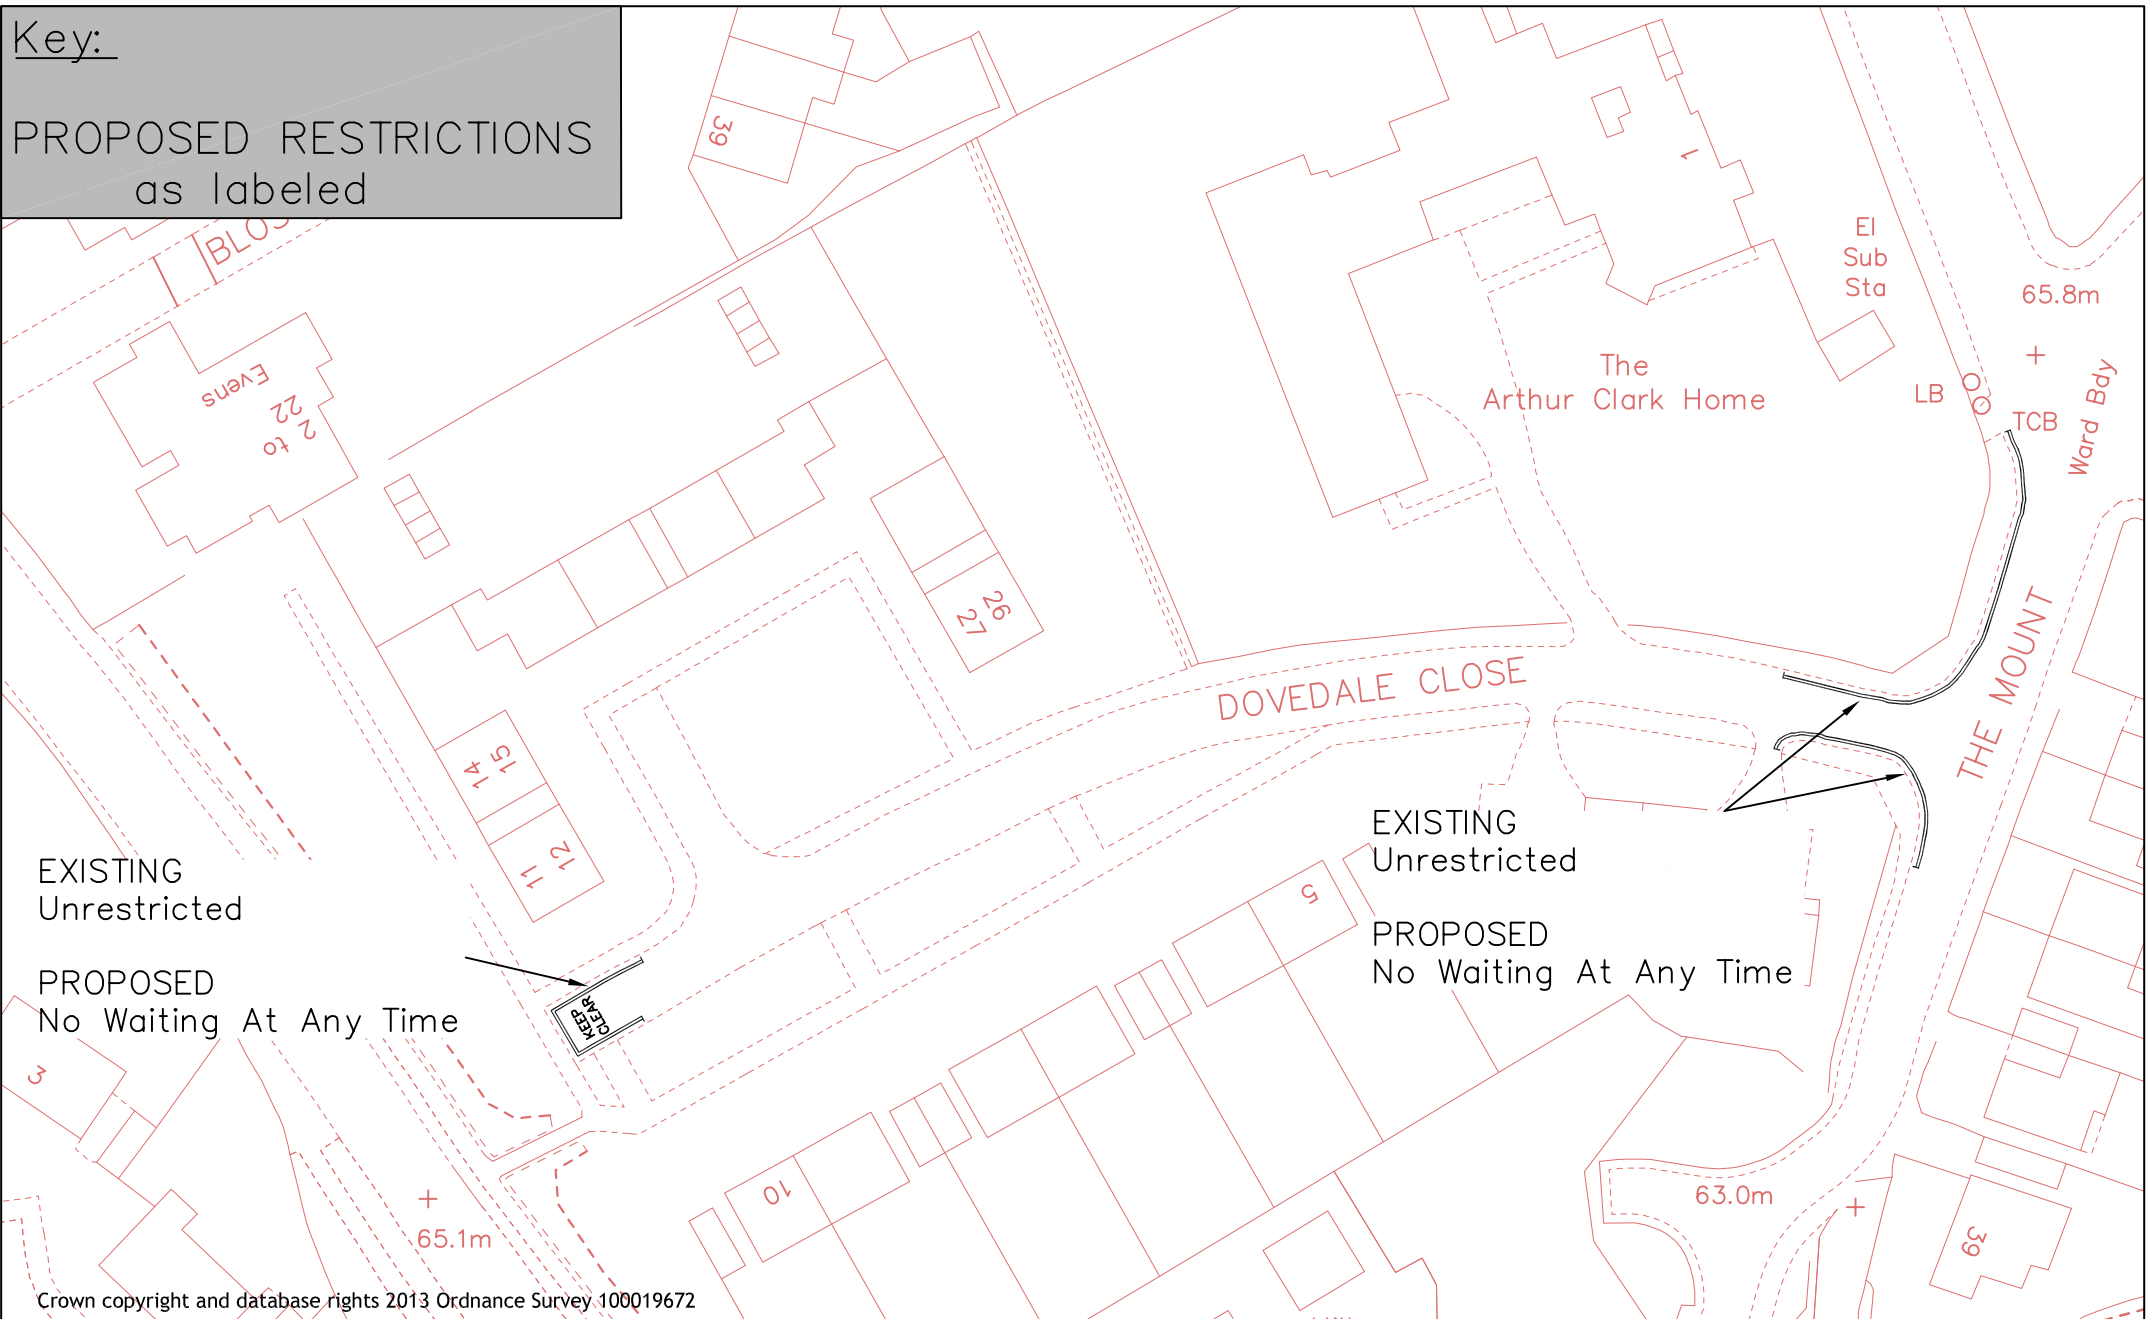

Key:

PROPOSED RESTRICTIONS
as labeled

EXISTING
Unrestricted

PROPOSED
No Waiting At Any Time

EXISTING
Unrestricted

PROPOSED
No Waiting At Any Time

Crown copyright and database rights 2013 Ordnance Survey 100019672

Reading
Borough Council
Working better with you

Transport & Streetcare
Civic Offices
Reading
RG1 2LU

Project	Scale	Drawn
WAITING RESTRICTION REVIEW 2018A	N.T.S	KD
Drawing	Date	Checked
DOVEDALE CLOSE THE MOUNT	MAR 18	JT
	Approved	JT
	Drawing No.	
	TH4_Dovedale Close The Mount	